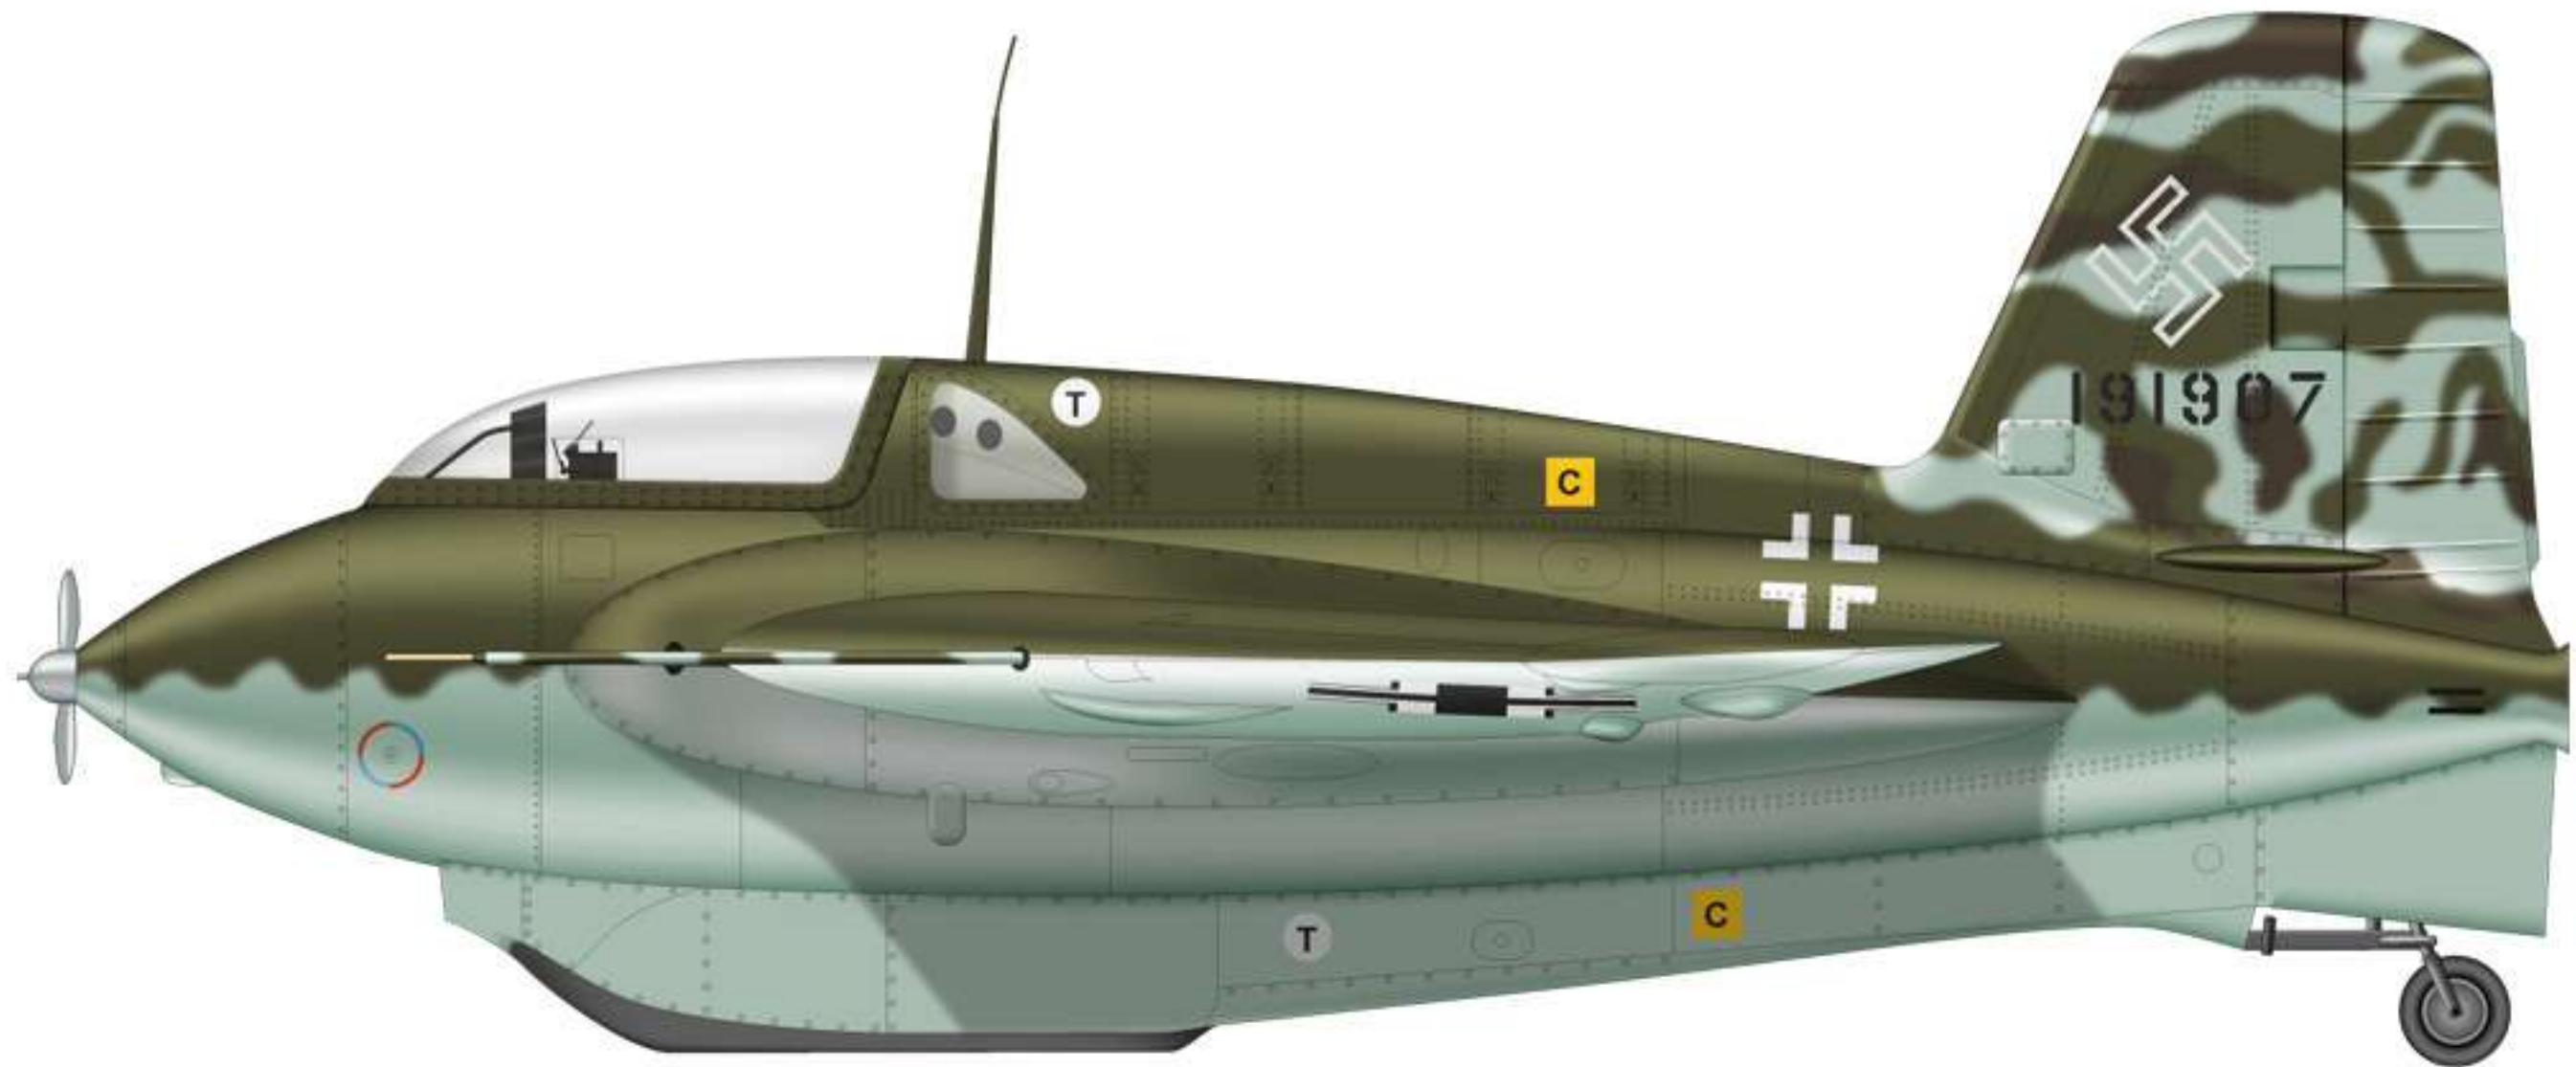

Messerschmitt Me-163

COPYRIGHT: CLAVEWORK GRAPHICS

Country of Origin: Germany
User Country: Germany

Manufacturer: Messerschmitt
Designation: Me-163B

Service/Unit: II/JG400
Year: 1945