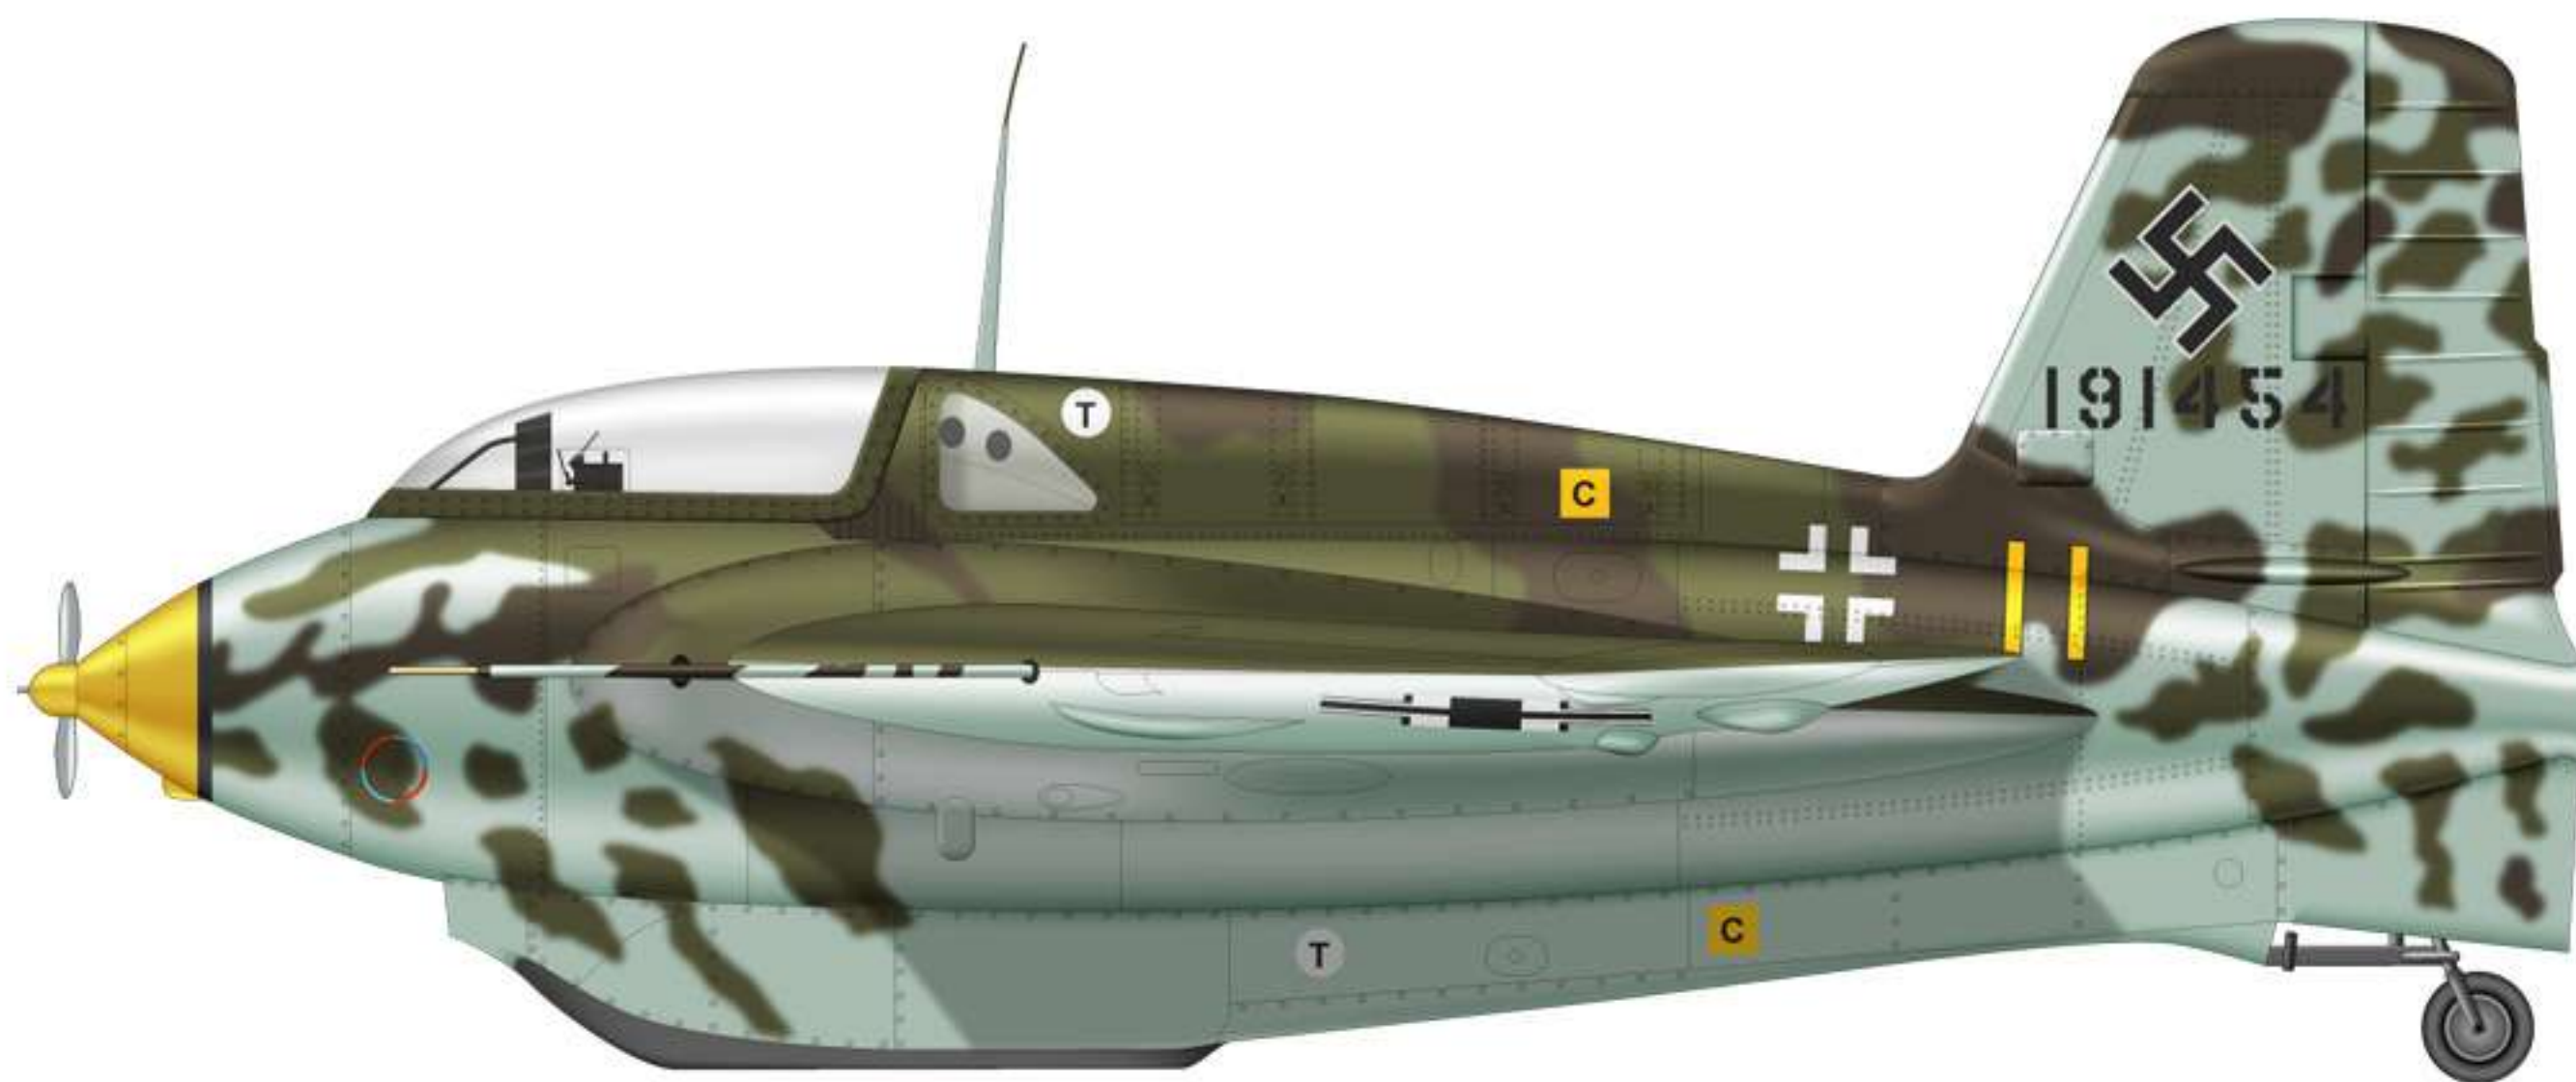

Country of Origin: Germany
User Country: Germany

Manufacturer: Messerschmitt
Designation: Me-163B

Service/Unit: 2/JG400
Year: 1945

Messerschmitt Me-163

COPYRIGHT: CLAVEWORK GRAPHICS

Country of Origin: Germany
User Country: Germany