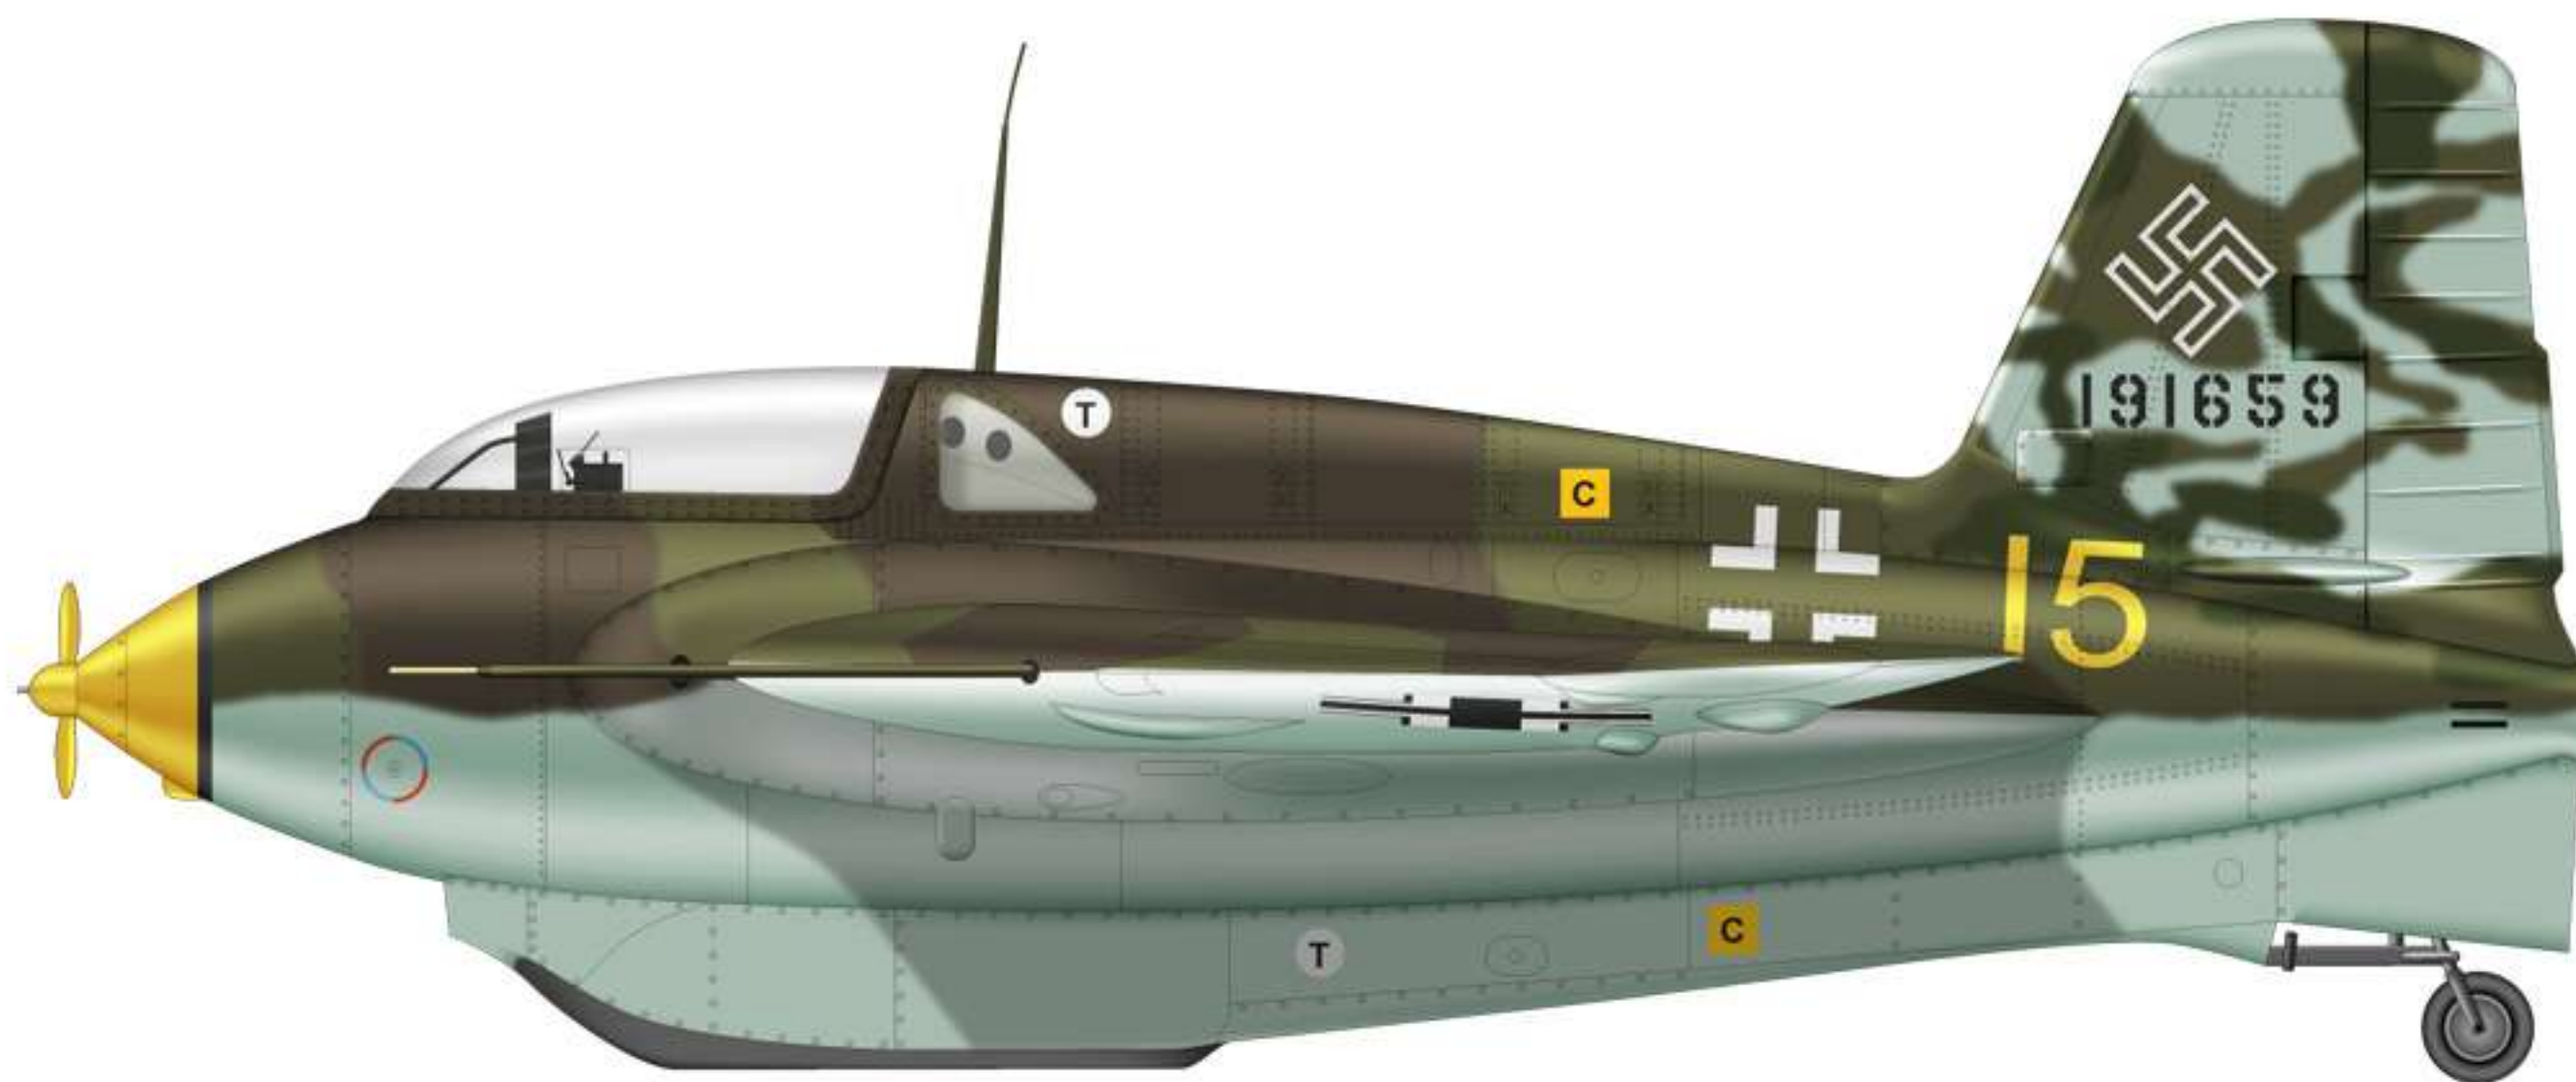

Messerschmitt Me-163

COPYRIGHT: CLAVEWORK GRAPHICS

Country of Origin: Germany
User Country: Germany

Manufacturer: Messerschmitt
Designation: Me-163B

Service/Unit: II/JG400
Year: 1945