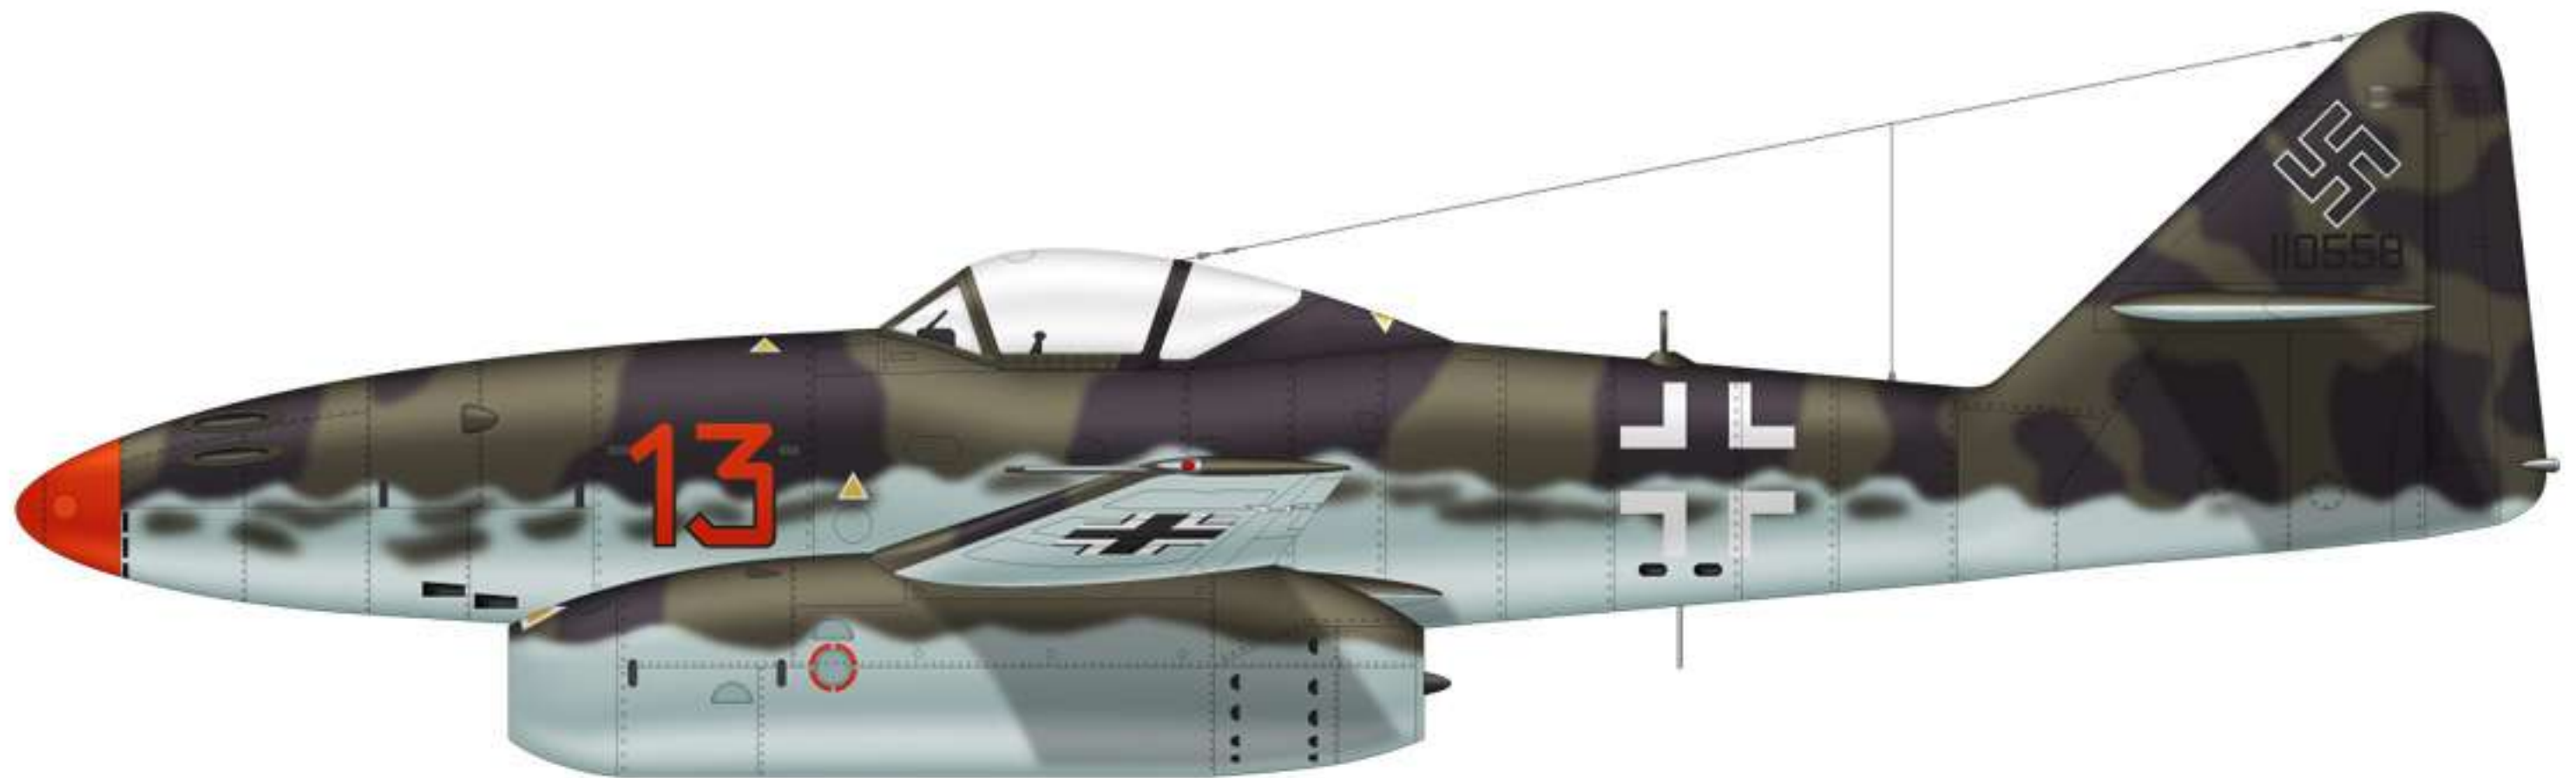

Messerschmitt Me-262

COPYRIGHT: CLAVEWORK GRAPHICS

Country of Origin: Germany
User Country: Germany

Manufacturer: Messerschmitt
Designation: Me-262A-1a

Service/Unit: III/EJG2
Year: 1945