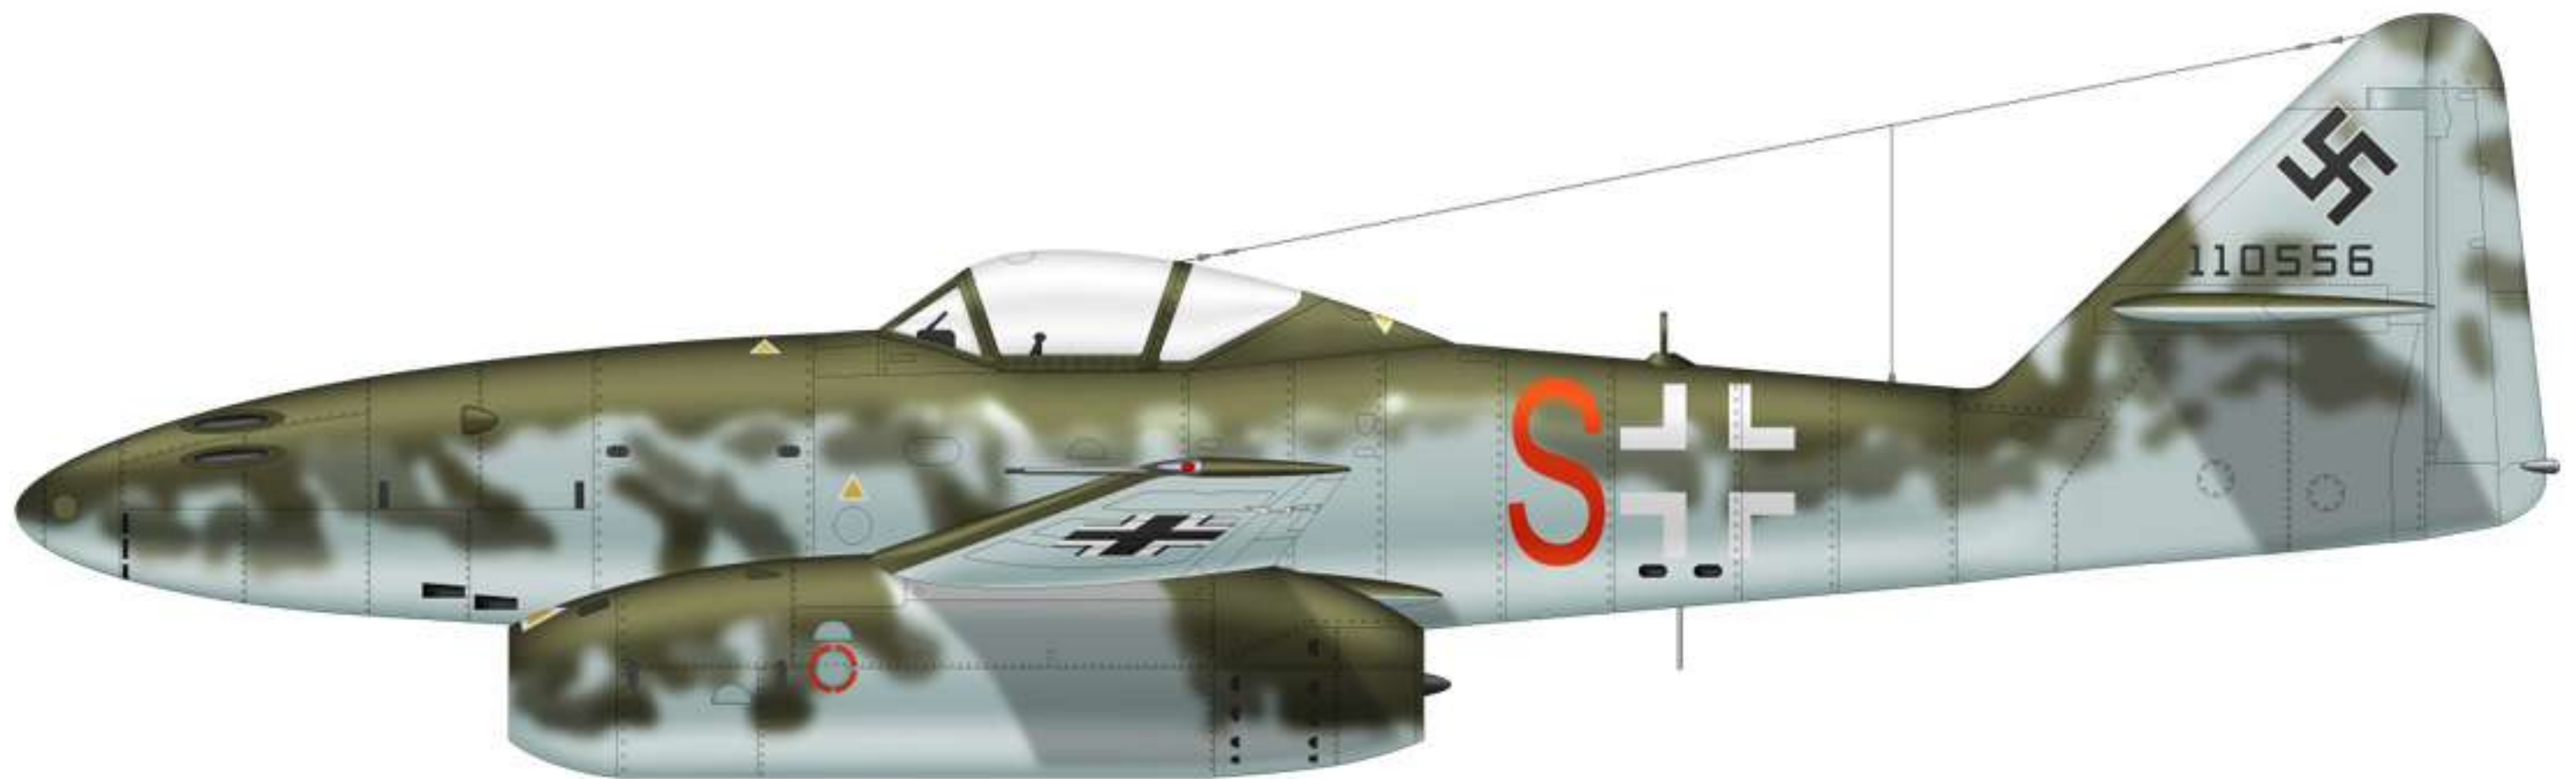

Messerschmitt Me-262

COPYRIGHT: CLAVEWORK GRAPHICS

Country of Origin: Germany
User Country: Germany

Manufacturer: Messerschmitt
Designation: Me-262A-1a

Service/Unit: JV44
Year: 1945