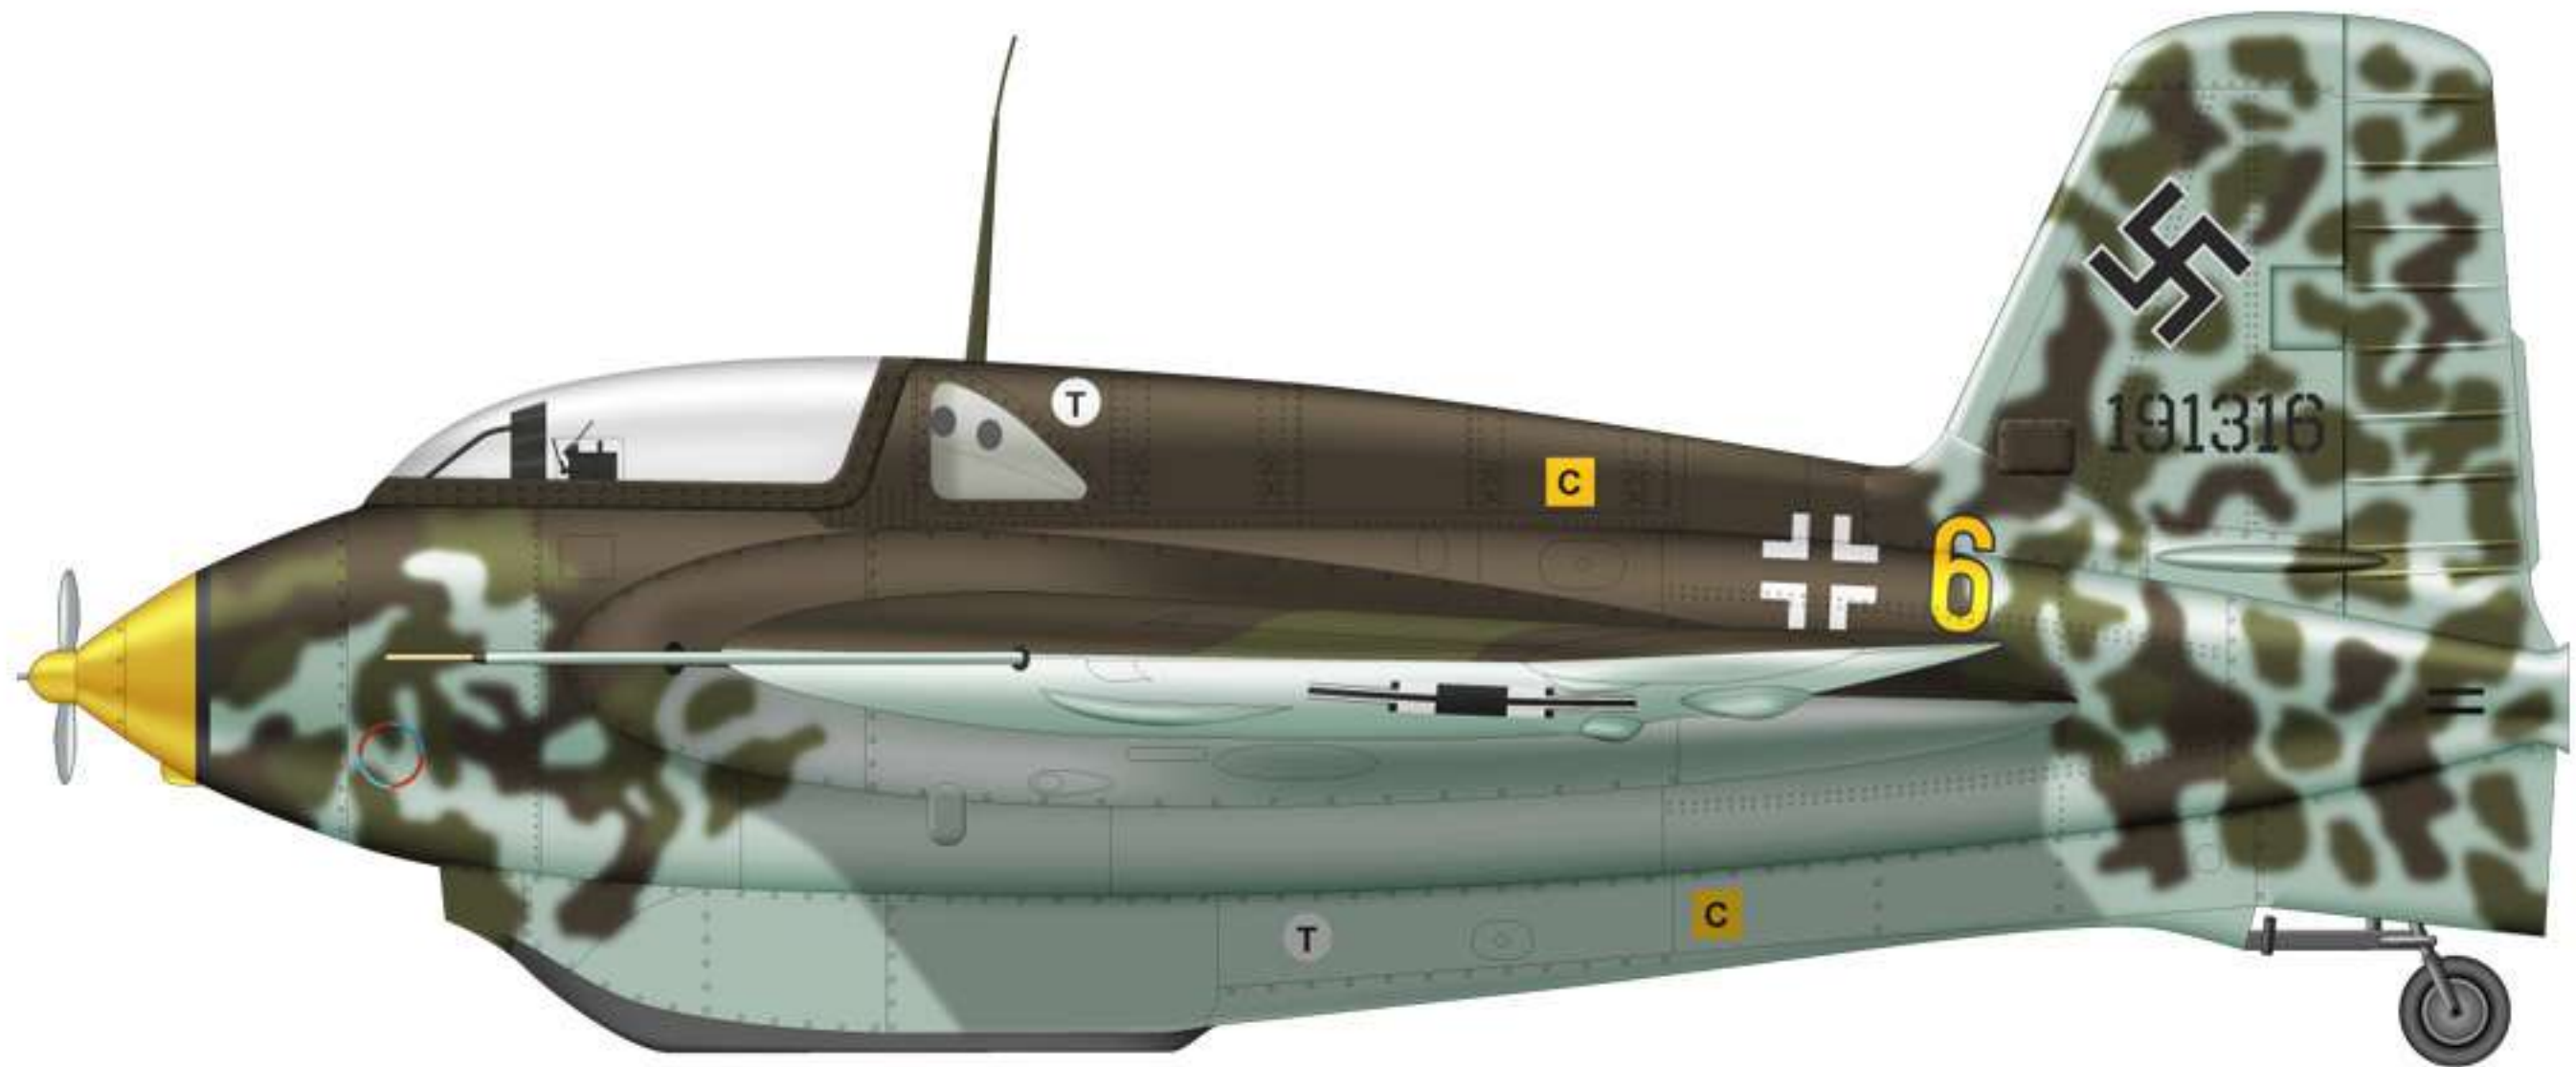

Messerschmitt Me-163

COPYRIGHT: CLAVEWORK GRAPHICS

Country of Origin: Germany
User Country: Germany

Manufacturer: Messerschmitt
Designation: Me-163B

Service/Unit: II/JG400
Year: 1945