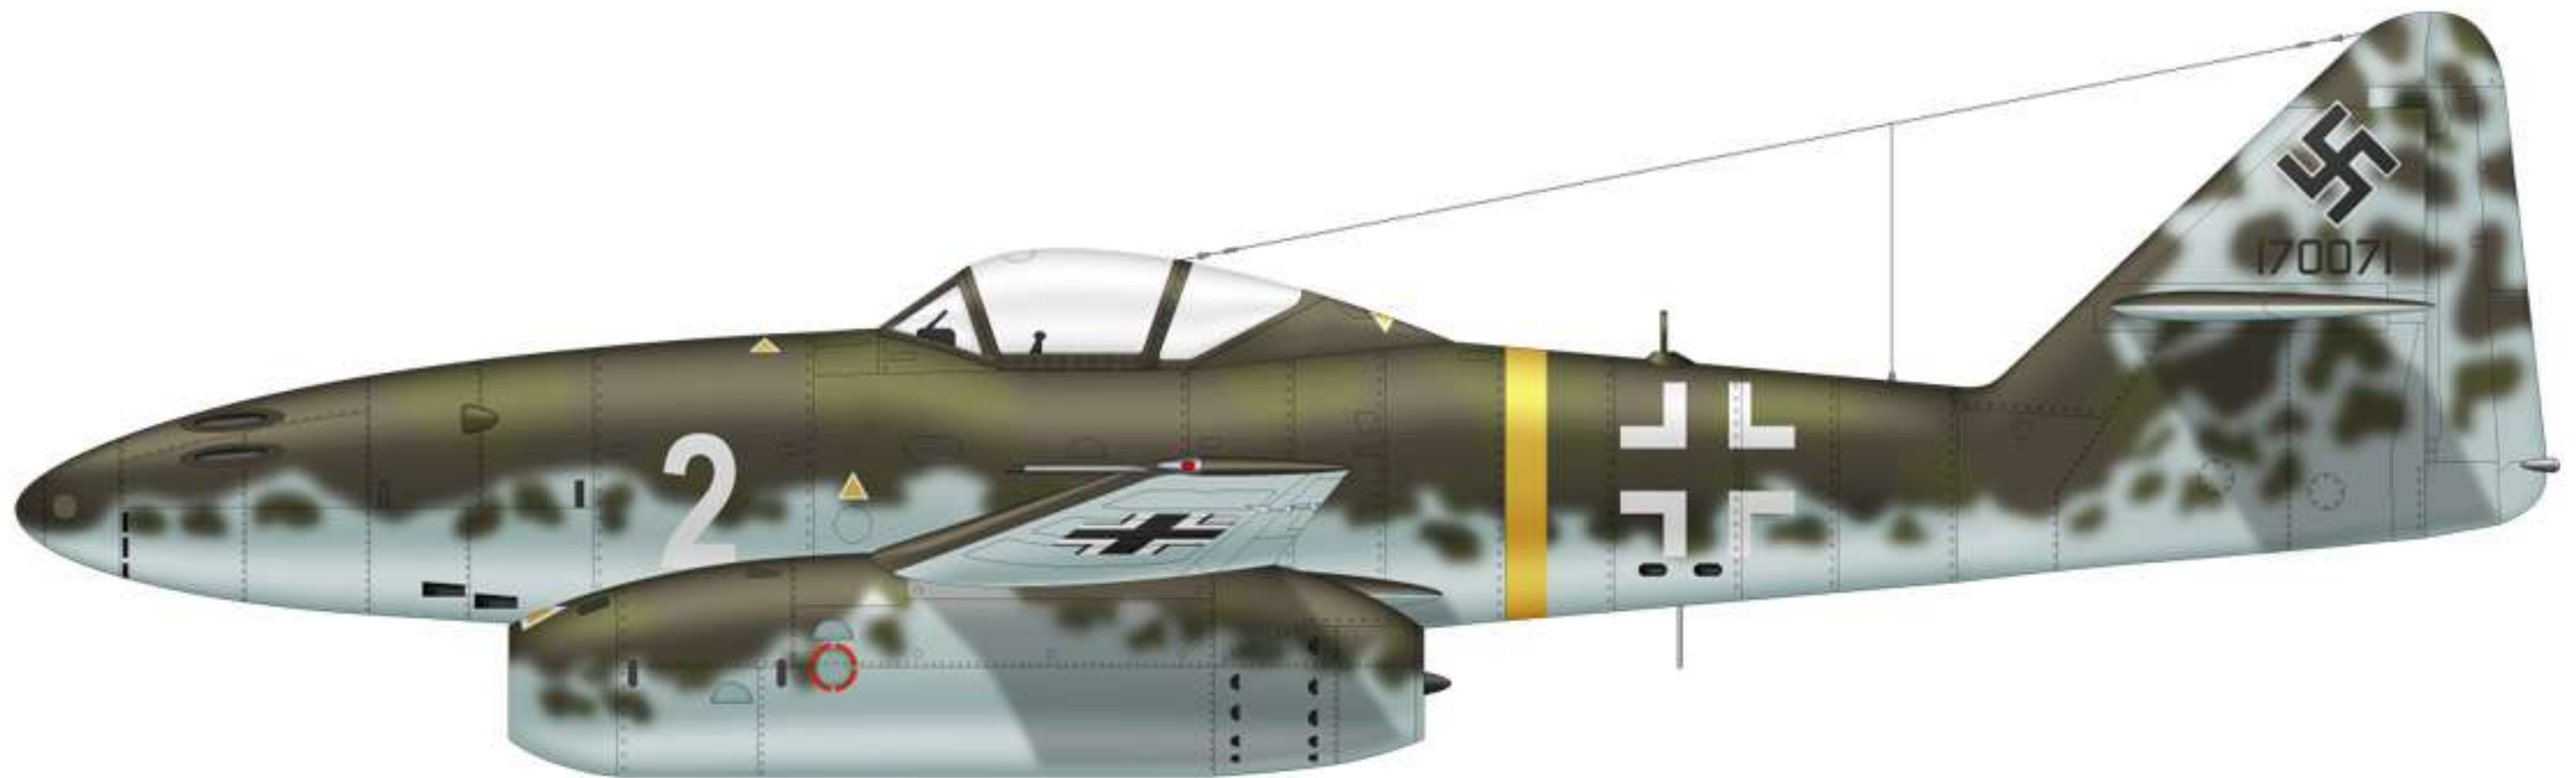

Messerschmitt Me-262

COPYRIGHT: CLAVEWORK GRAPHICS

Country of Origin: Germany
User Country: Germany

Manufacturer: Messerschmitt
Designation: Me-262A-1a

Service/Unit: III/EJG2
Year: 1944