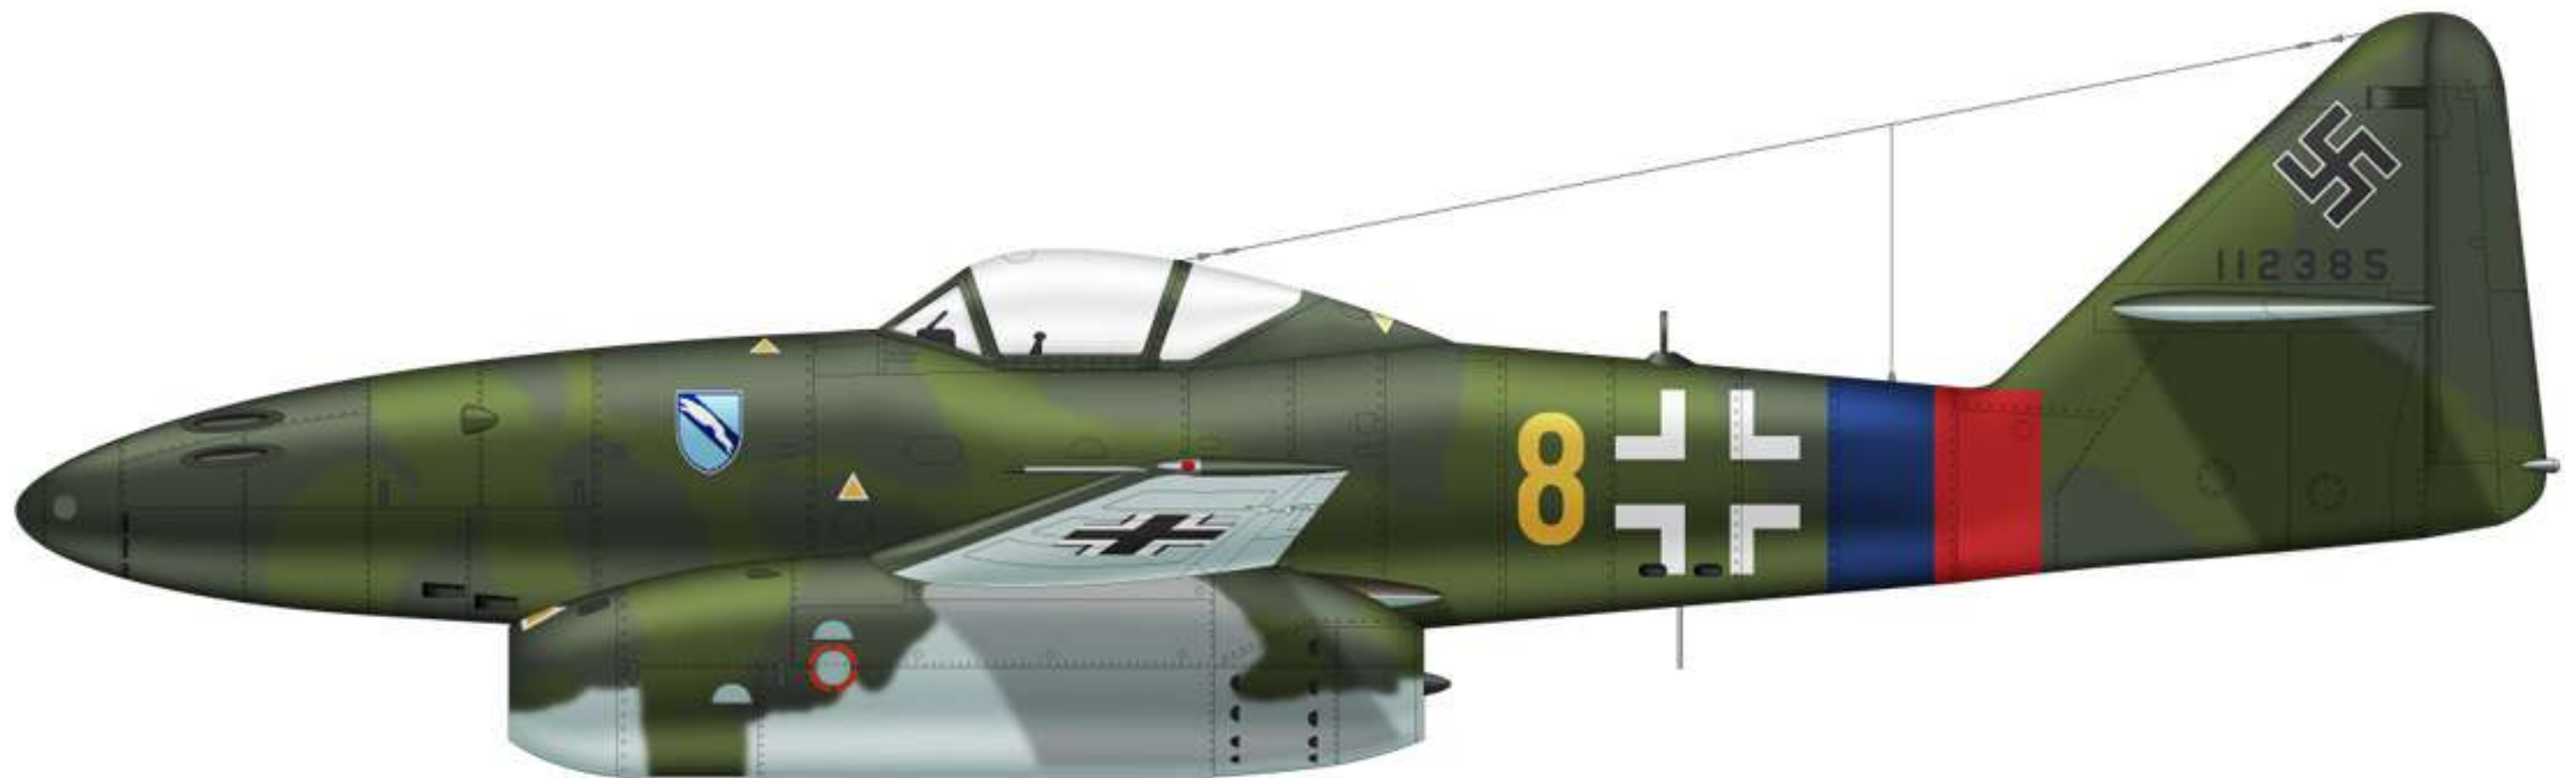

Messerschmitt Me-262

COPYRIGHT: CLAVEWORK GRAPHICS

Country of Origin: Germany
User Country: Germany

Manufacturer: Messerschmitt
Designation: Me-262A-1a

Service/Unit: III/JG7
Year: 1945