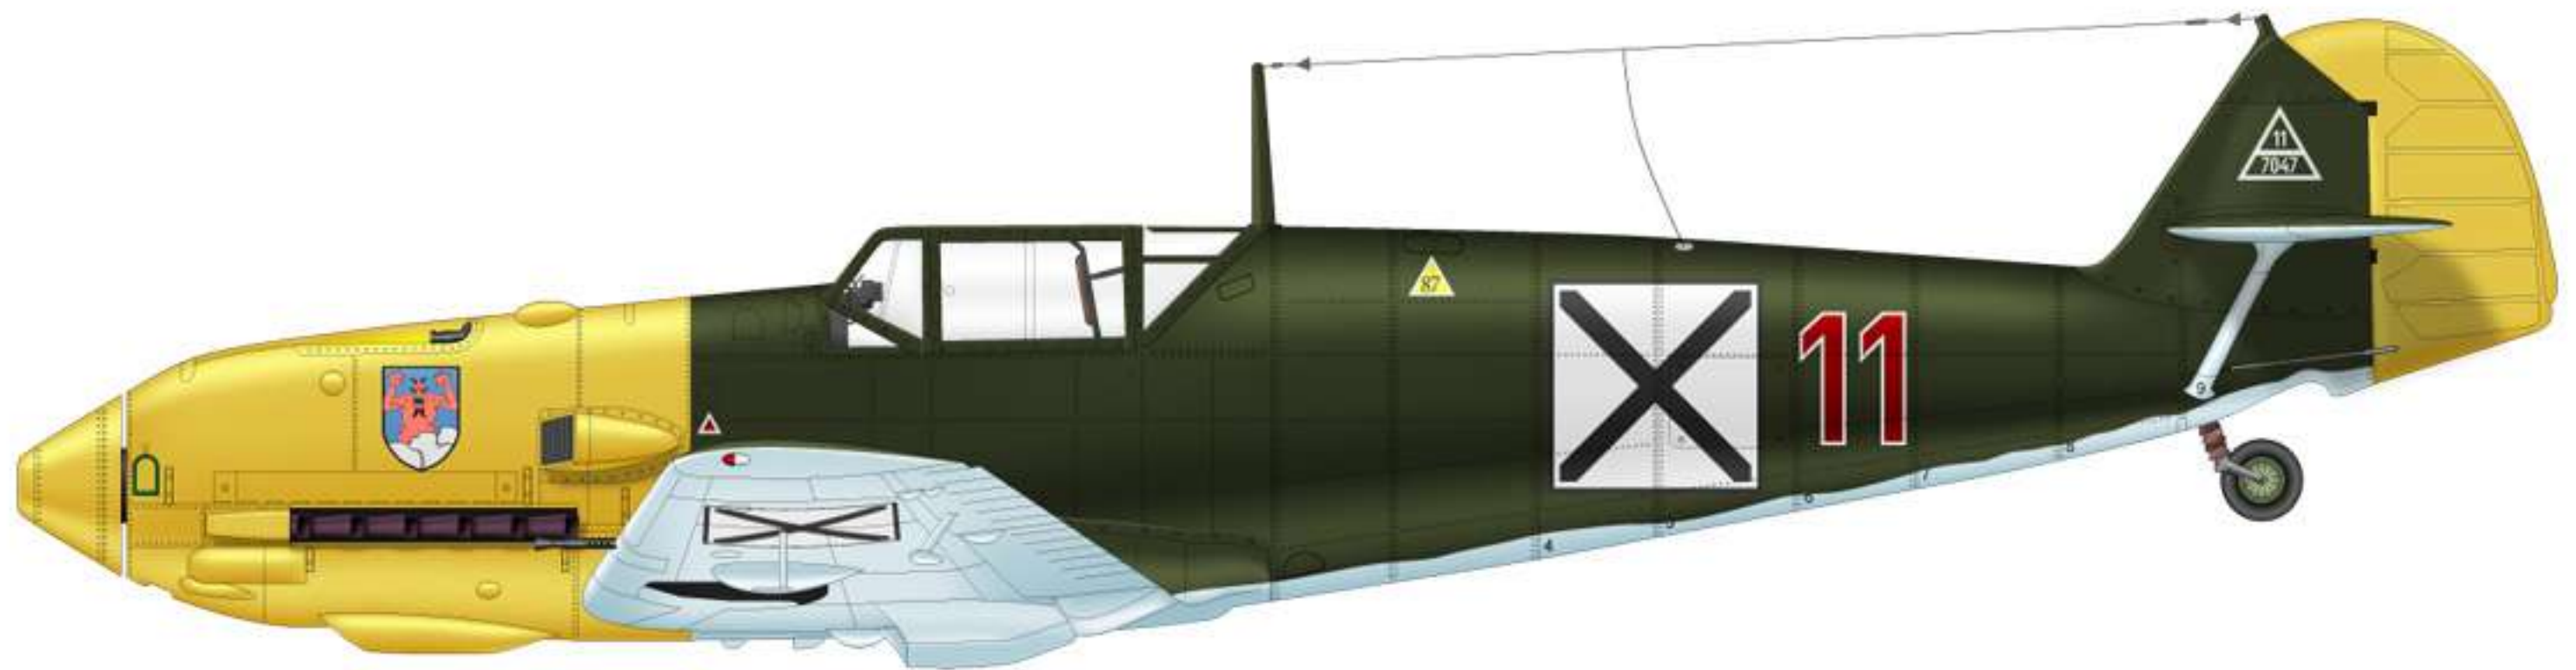

Messerschmitt Bf-109

COPYRIGHT: CLAVEWORK GRAPHICS

Country of Origin: Germany
User Country: Bulgaria

Manufacturer: Messerschmitt
Designation: Bf-109 E4

Service/Unit: Bulgarian Air Force
Year: 1941