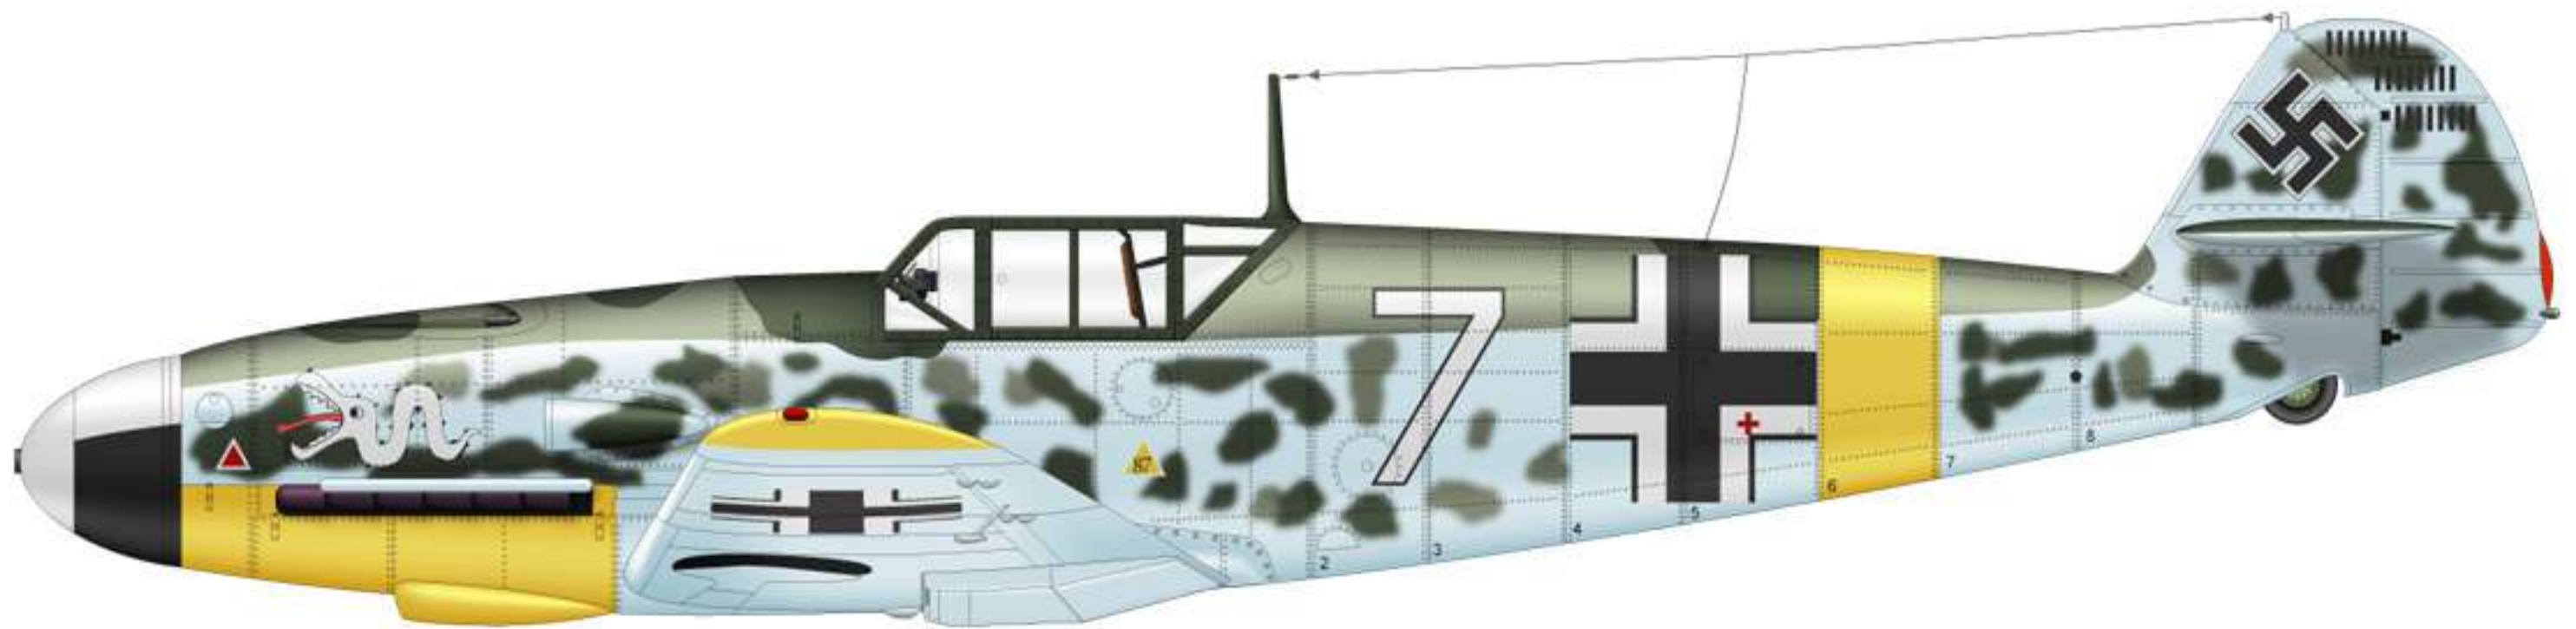

Messerschmitt Bf-109

COPYRIGHT: CLAVEWORK GRAPHICS

Country of Origin: Germany
User Country: Germany

Manufacturer: Messerschmitt
Designation: Bf-109 F2

Service/Unit: 1/JG3
Year: 1940