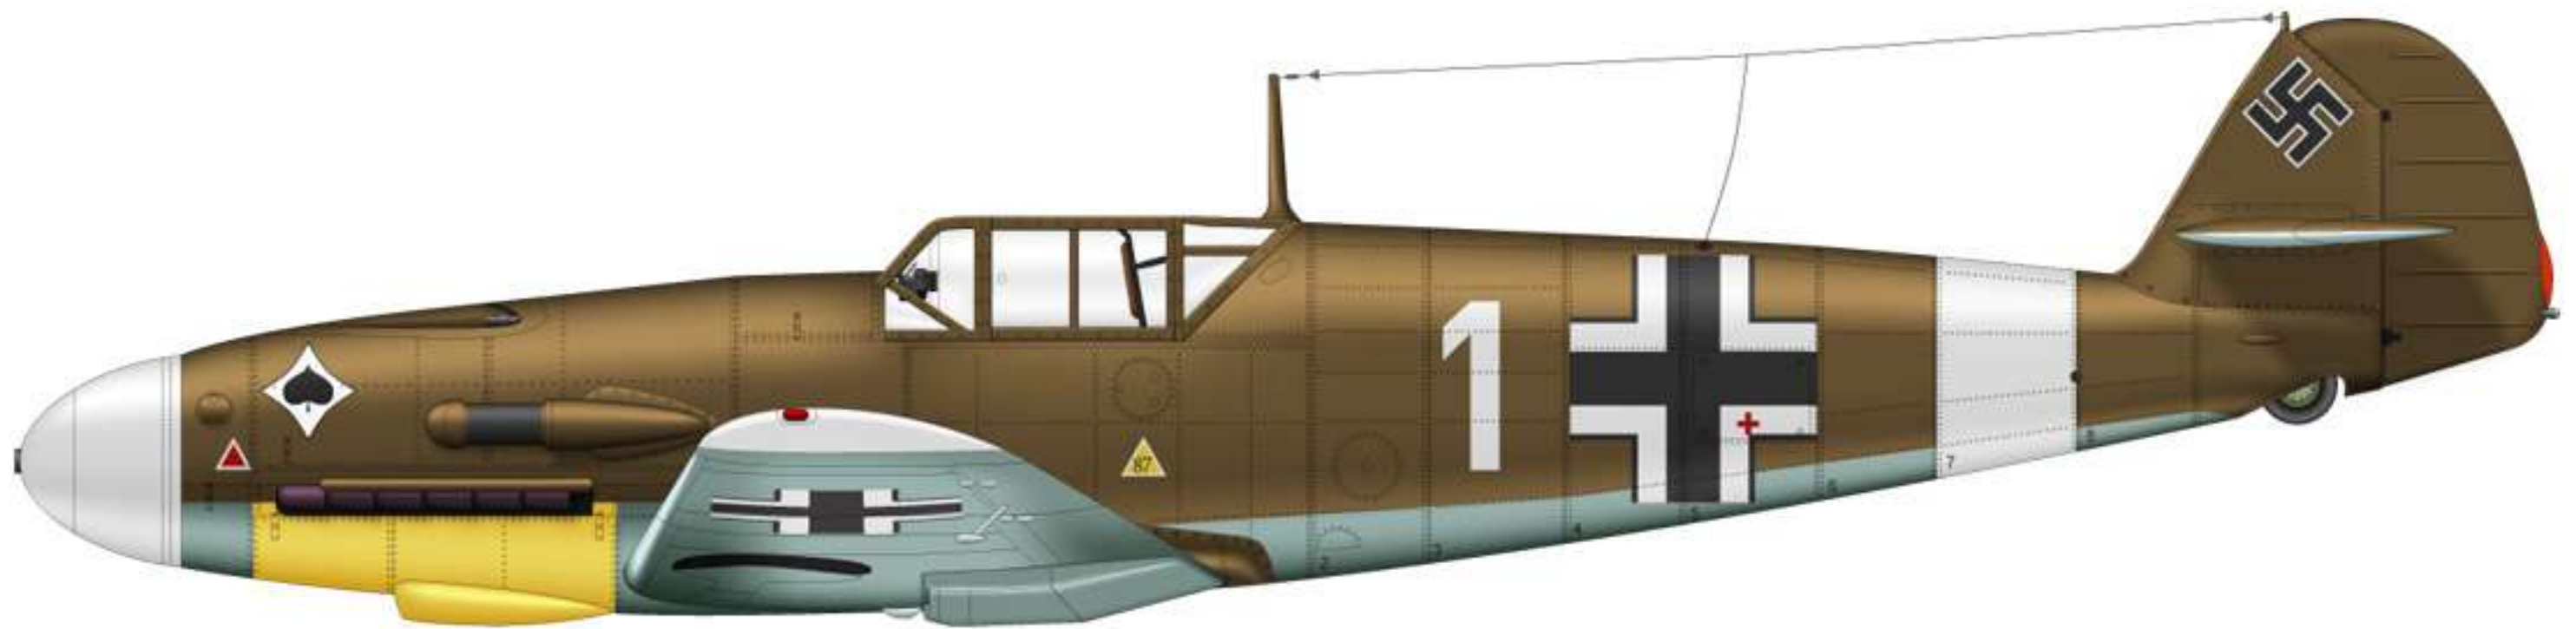

Messerschmitt Bf-109

COPYRIGHT: CLAVEWORK GRAPHICS

Country of Origin: Germany
User Country: Germany

Manufacturer: Messerschmitt
Designation: Bf-109 F2

Service/Unit: 1/JG53
Year: 1941