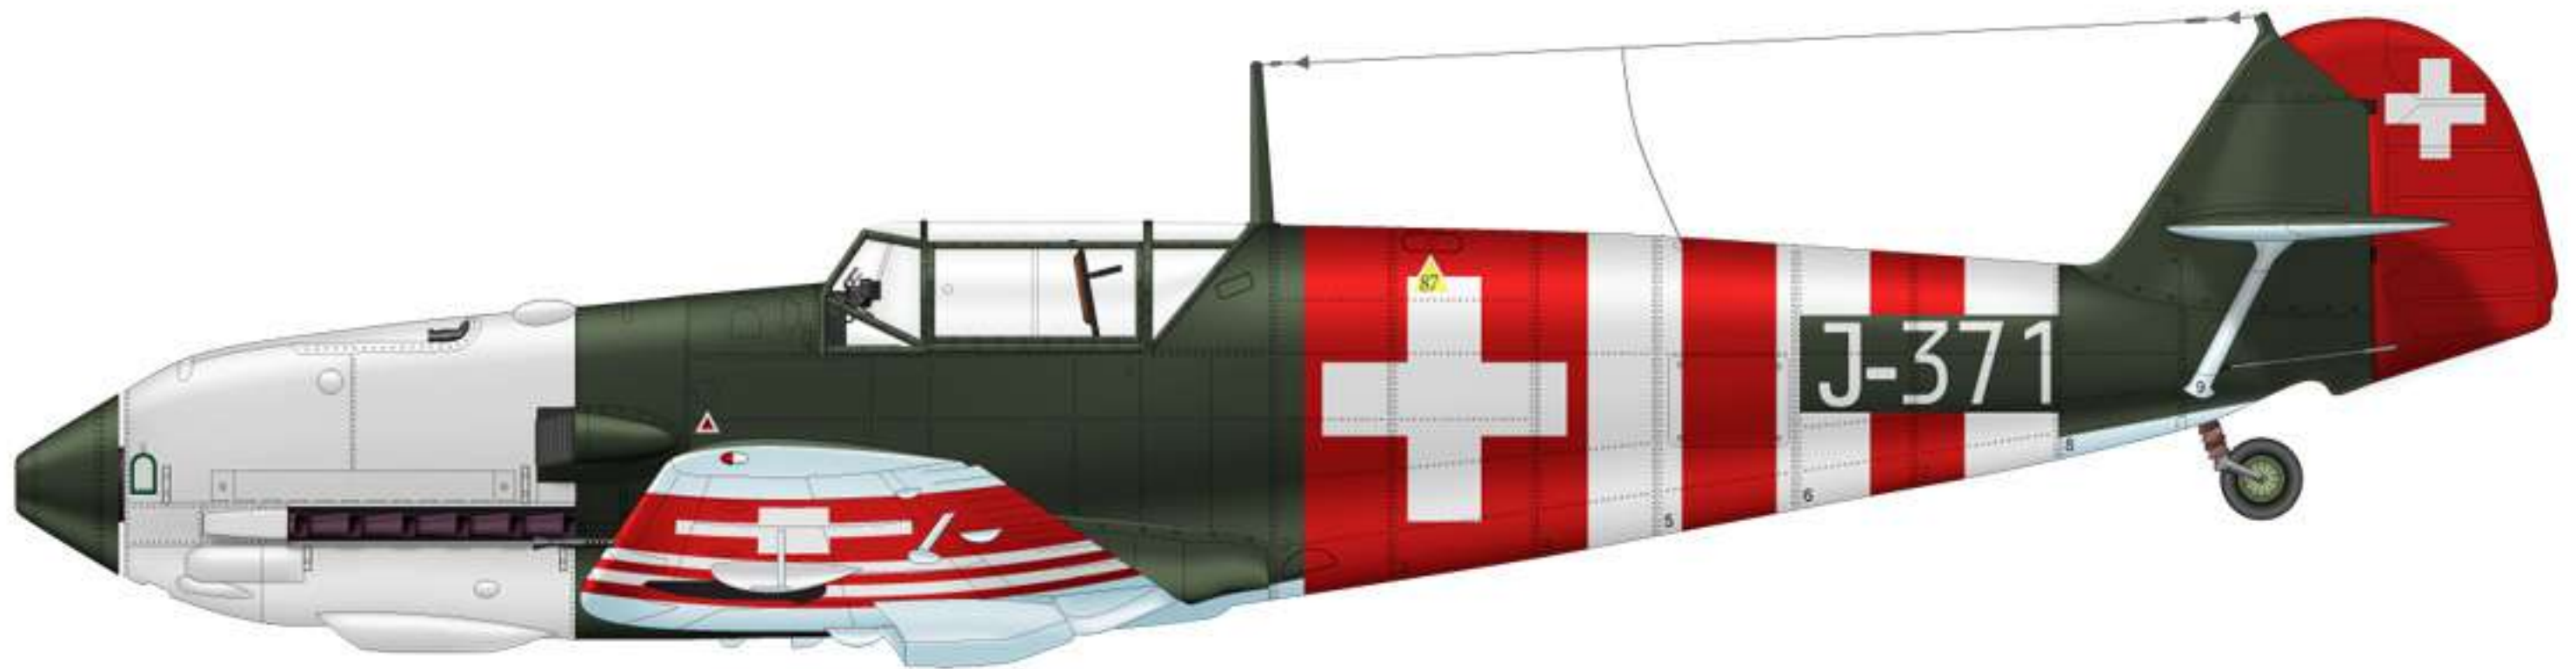

Messerschmitt Bf-109

COPYRIGHT: CLAVEWORK GRAPHICS

Country of Origin: Germany
User Country: Switzerland

Manufacturer: Messerschmitt
Designation: Bf-109 E3

Service/Unit: Swiss Air Force
Year: 1940