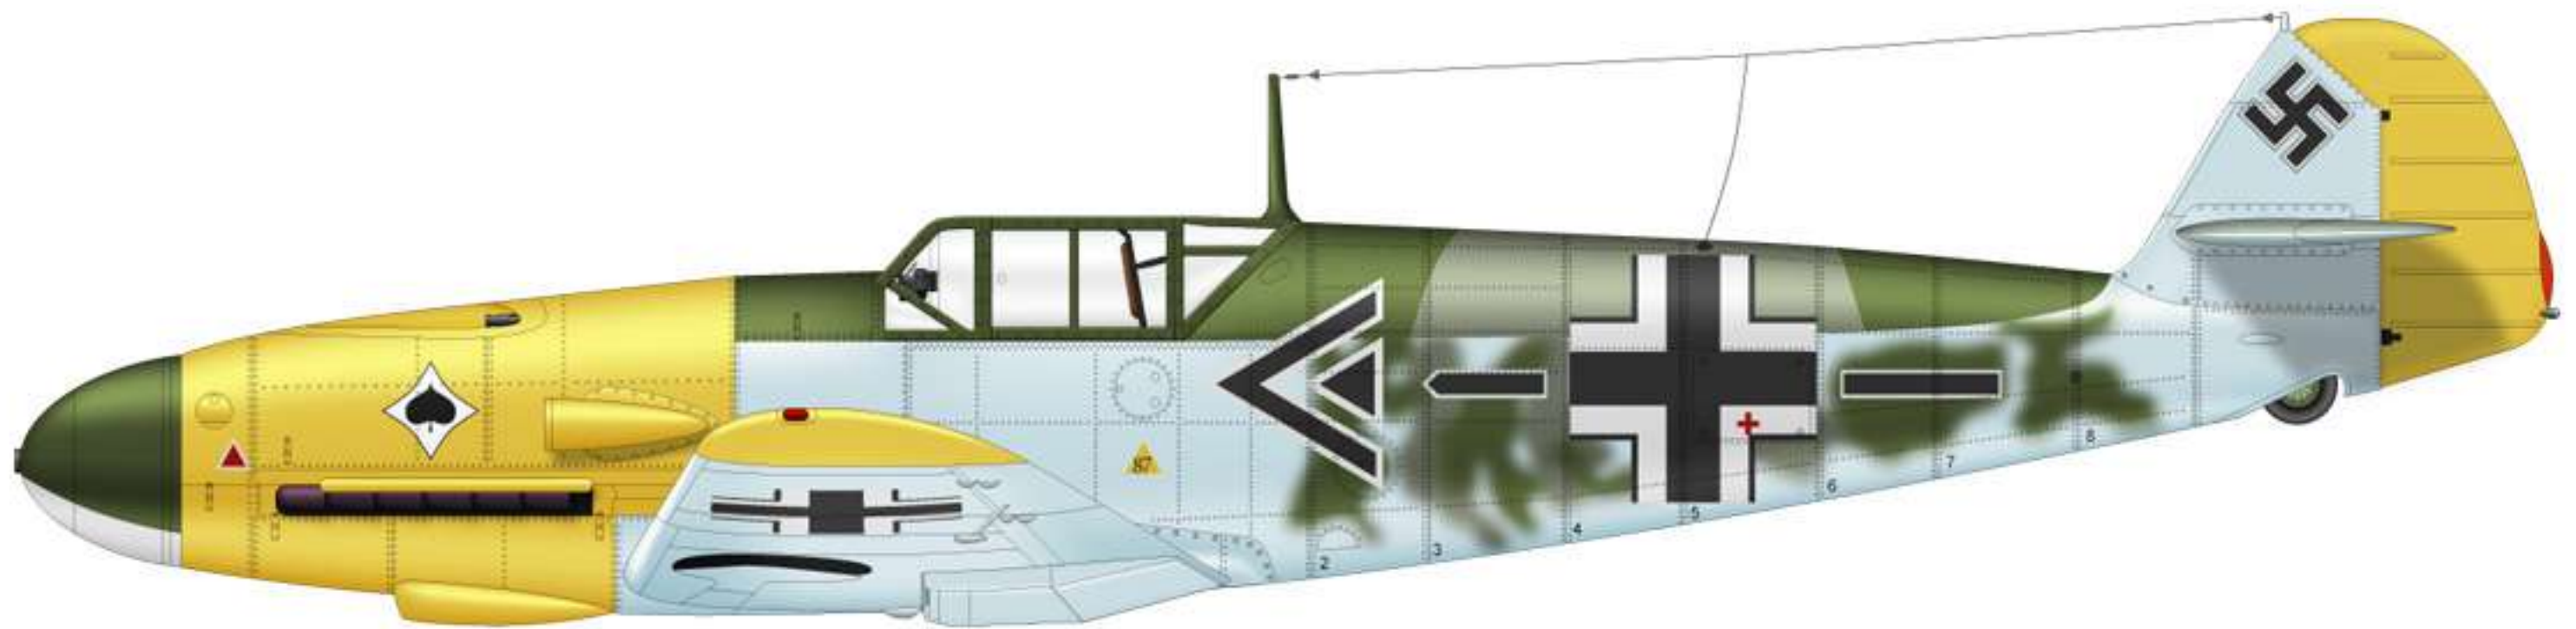

Messerschmitt Bf-109

COPYRIGHT: CLAVELWORK GRAPHICS

Country of Origin: Germany
User Country: Germany

Manufacturer: Messerschmitt
Designation: Bf-109 F2

Service/Unit: JG53
Year: 1941