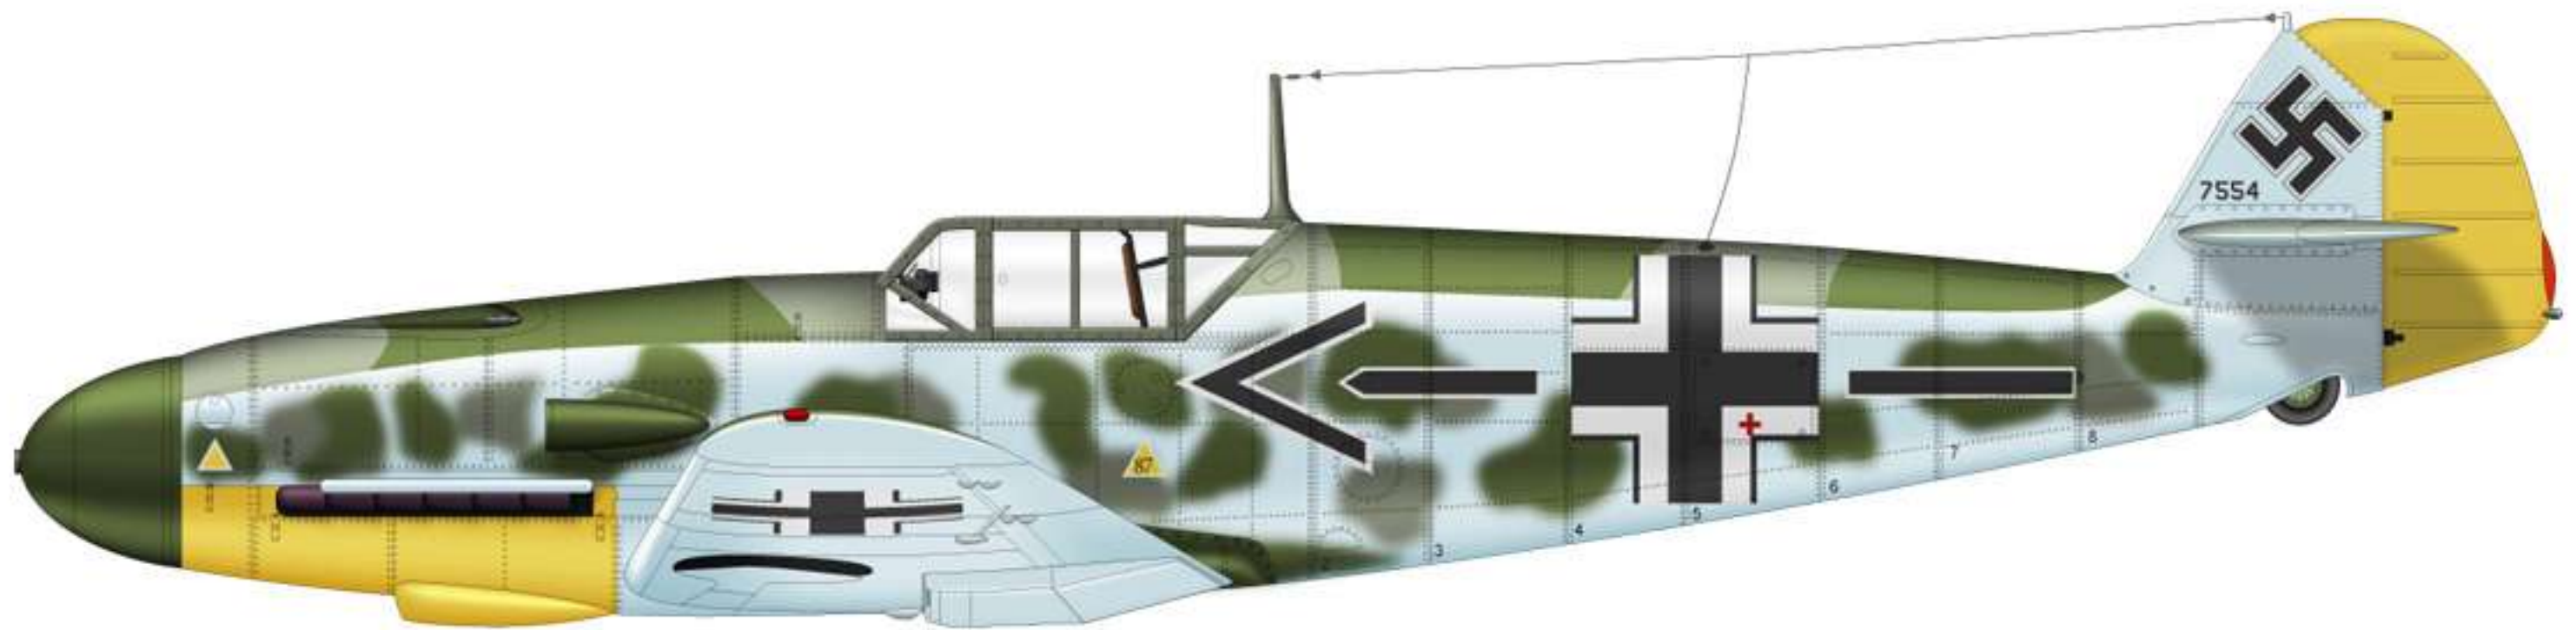

Messerschmitt Bf-109

COPYRIGHT: CLAVEWORK GRAPHICS

Country of Origin: Germany
User Country: Germany

Manufacturer: Messerschmitt
Designation: Bf-109 F2

Service/Unit: 1/JG2
Year: 1941