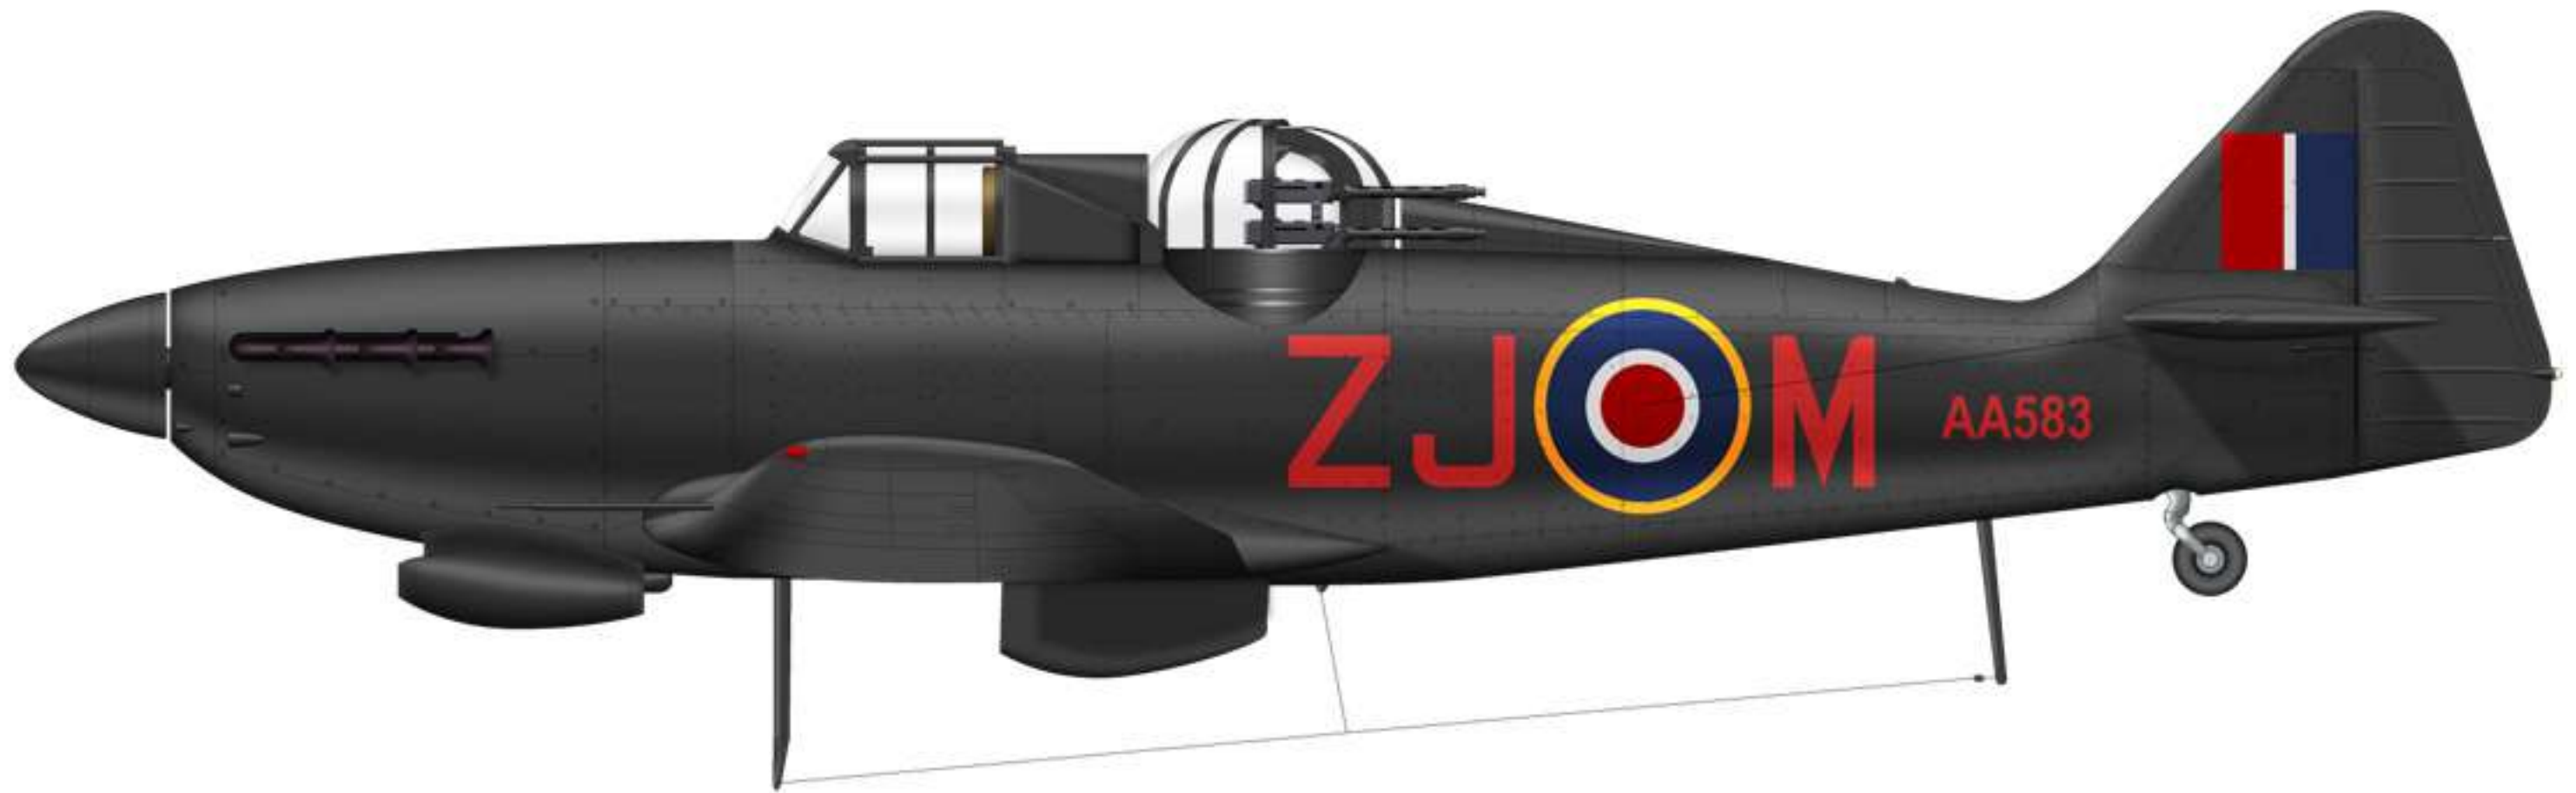

# Boulton-Paul Defiant

COPYRIGHT: CLAVEWORK GRAPHICS

Country of Origin: Great Britain  
User Country: Great Britain

Manufacturer: Boulton-Paul  
Designation: NF Mark 1

Service/Unit: 125 Sqn RAF  
Year: 1941

# Boulton-Paul Defiant

COPYRIGHT: CLAVEWORK GRAPHICS

Country of Origin: Great Britain  
User Country: Great Britain

Manufacturer: Boulton-Paul  
Designation: NF Mark 2

Service/Unit: 151 Sqn RAF  
Year: 1942

# Boulton-Paul Defiant

COPYRIGHT: CLAVEWORK GRAPHICS

Country of Origin: Great Britain  
User Country: Great Britain

Manufacturer: Boulton-Paul  
Designation: NF Mark 2

Service/Unit: 96 Sqn RAF  
Year: 1942

# Boulton-Paul Defiant

COPYRIGHT: CLAVEWORK GRAPHICS

Country of Origin: Great Britain  
User Country: Poland

Manufacturer: Boulton-Paul  
Designation: F Mark 1

Service/Unit: 307 (Polish) Sqn RAF  
Year: 1940